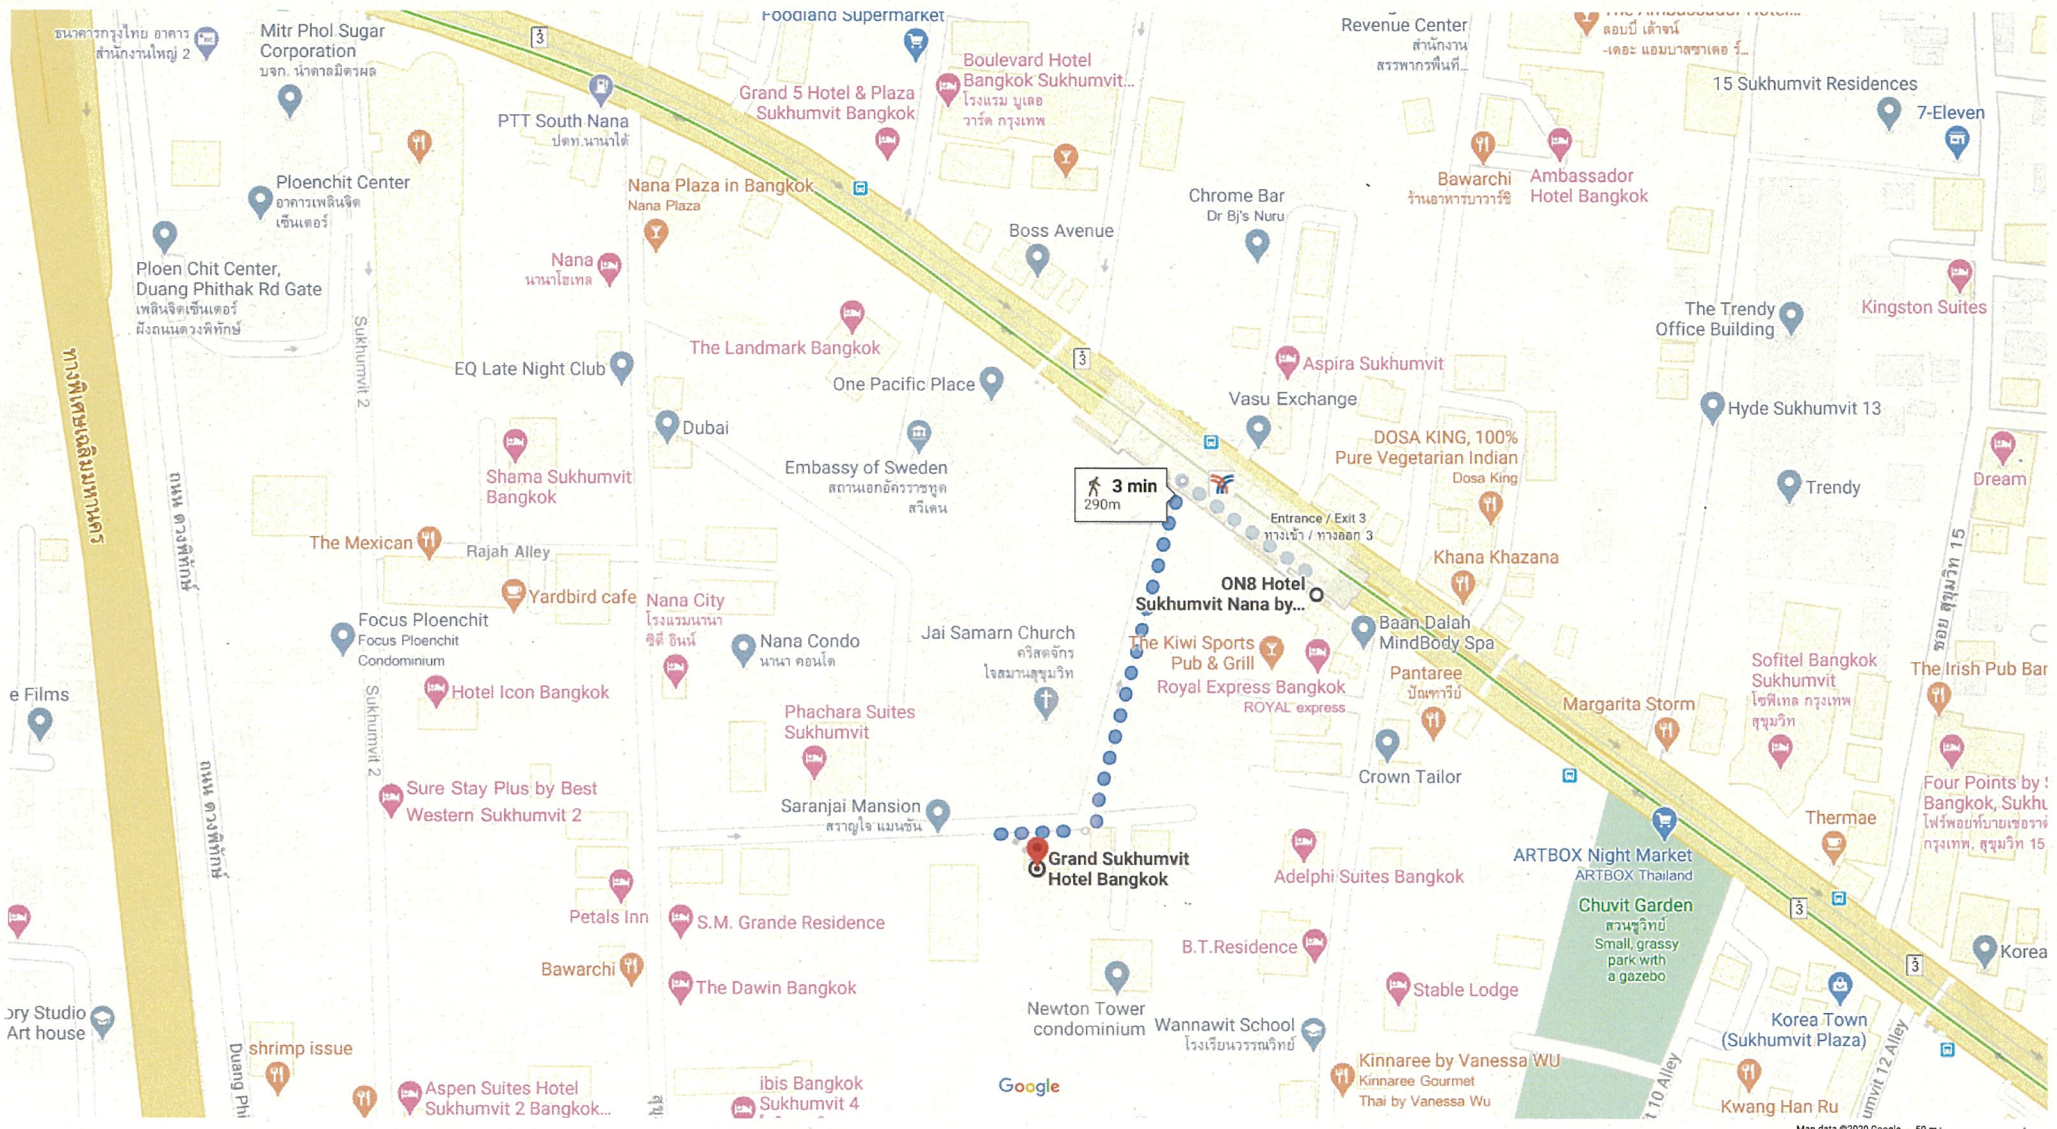

Google Maps ON8 Hotel Sukhumvit Nana by Compass Hospitality to Grand Sukhumvit Hotel Bangkok

Walk 290 m, 3 min

3 min
290m

via Route 3 and ซอย สุขุมวิท 6 3 min
290 m

Mostly flat

Map data ©2020 Google 50 m

Google Maps CITY LODGE BANGKOK - Sukhumvit Soi 9 to Grand Sukhumvit Hotel Bangkok

Walk 500 m, 6 min

via Route 3 and ซอย สุขุมวิท 6
 6 min
 500 m

Mostly flat

Walk 550 m, 7 min

7 min
550m

via Route 3 and ซอย สุขุมวิท 6 7 min
550 m

Mostly flat

Map data ©2020 Google 50 m

Google Maps Grand Swiss Sukhumvit 11 Hotel Bangkok by Compass Hospitality to Grand Sukhumvit Hotel Bangkok

Walk 600 m, 8 min

via Route 3 and ซอย สุขุมวิท 6 8 min
600 m

Mostly flat

Map data ©2020 Google 100 m