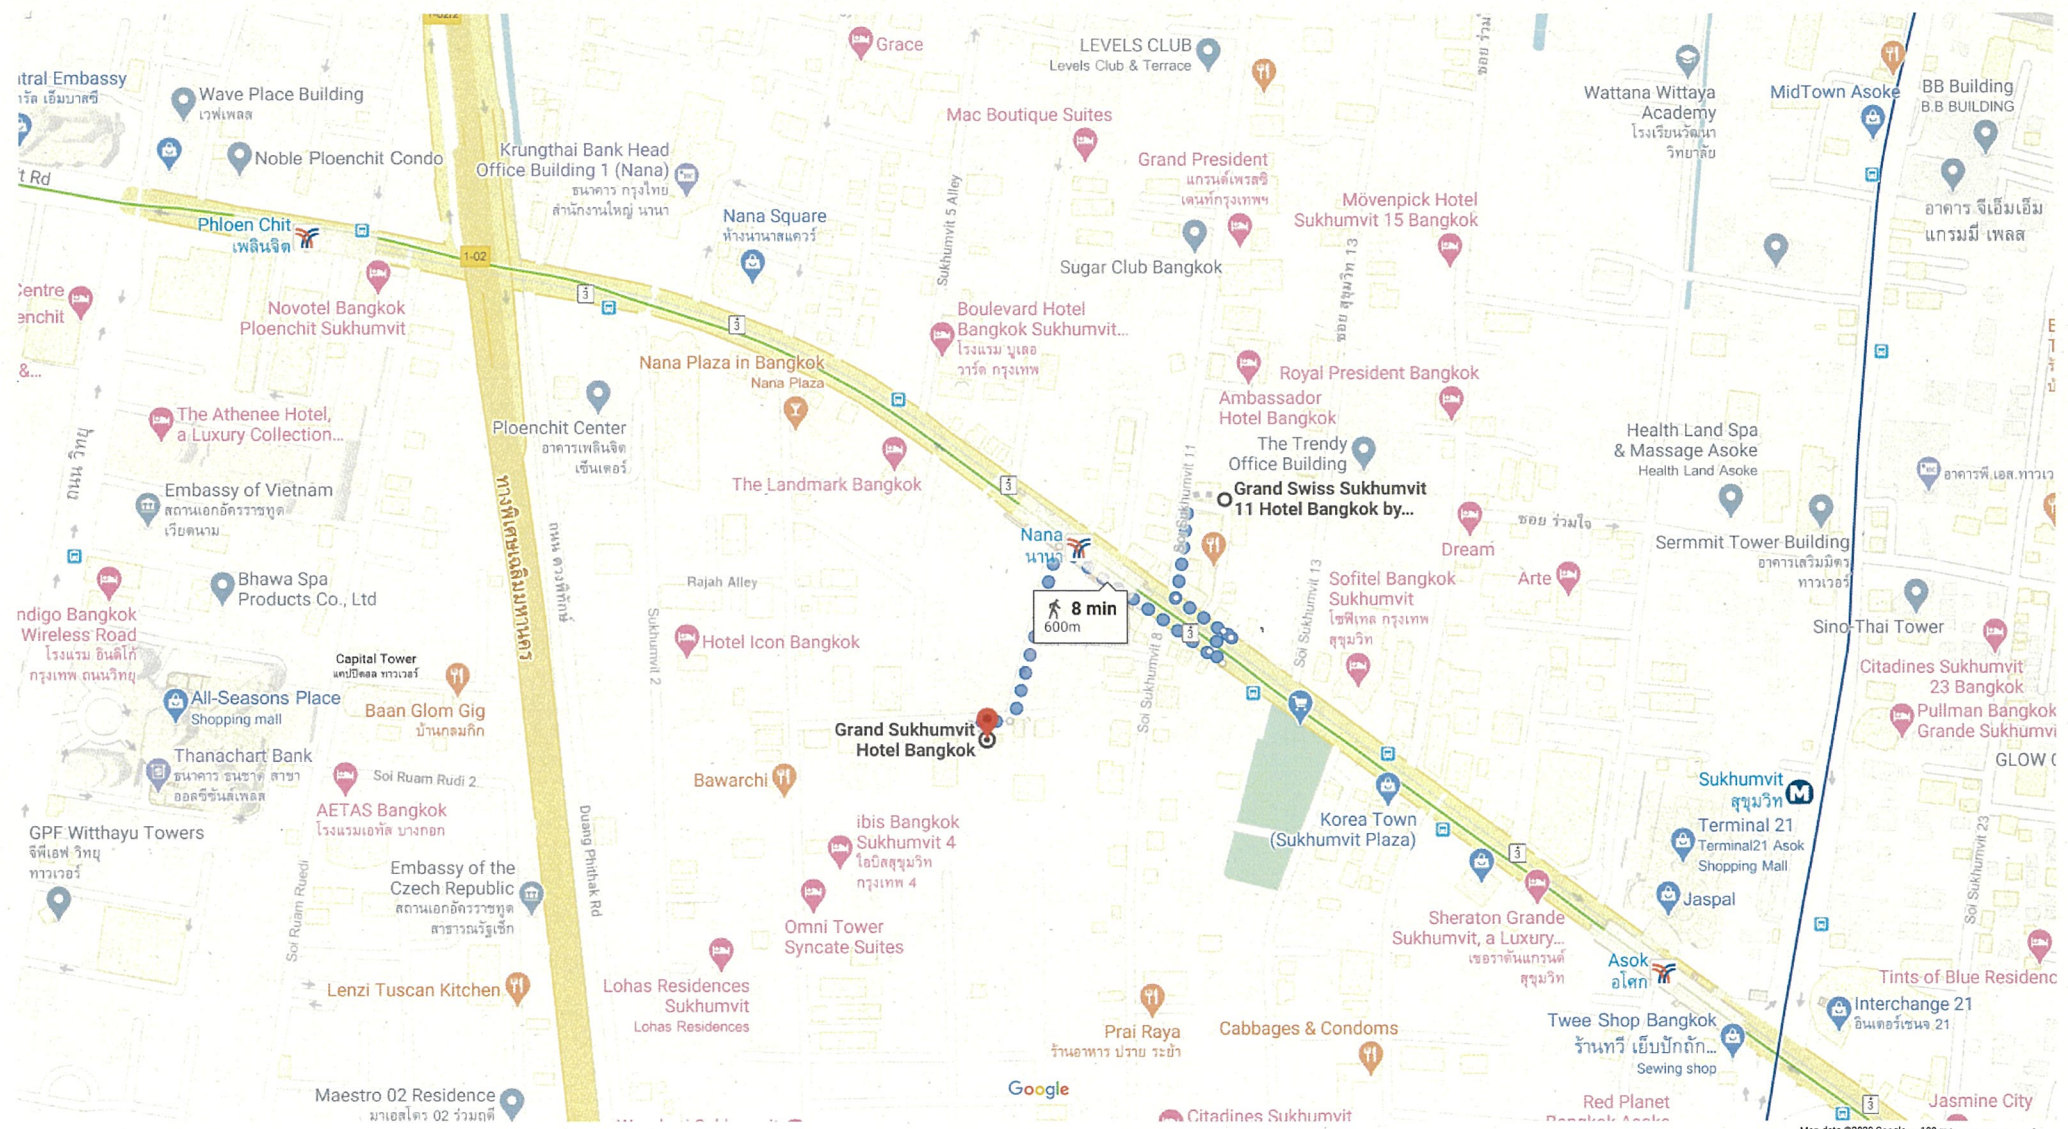

Google Maps ON8 Hotel Sukhumvit Nana by Compass Hospitality to Grand Sukhumvit Hotel Bangkok

Walk 290 m, 3 min

3 min
290m

via Route 3 and ซอย สุขุมวิท 6 3 min
290 m

Mostly flat

Map data ©2020 Google 50 m

Google Maps CITY LODGE BANGKOK - Sukhumvit Soi 9 to Grand Sukhumvit Hotel Bangkok

Walk 500 m, 6 min

via Route 3 and ซอย สุขุมวิท 6
 6 min
 500 m

Mostly flat

Walk 550 m, 7 min

7 min
550m

via Route 3 and ซอย สุขุมวิท 6 7 min
550 m

Mostly flat

Map data ©2020 Google 50 m

Google Maps Grand Swiss Sukhumvit 11 Hotel Bangkok by Compass Hospitality to Grand Sukhumvit Hotel Bangkok

Walk 600 m, 8 min

via Route 3 and ซอย สุขุมวิท 6 8 min
600 m

Mostly flat

Map data ©2020 Google 100 m